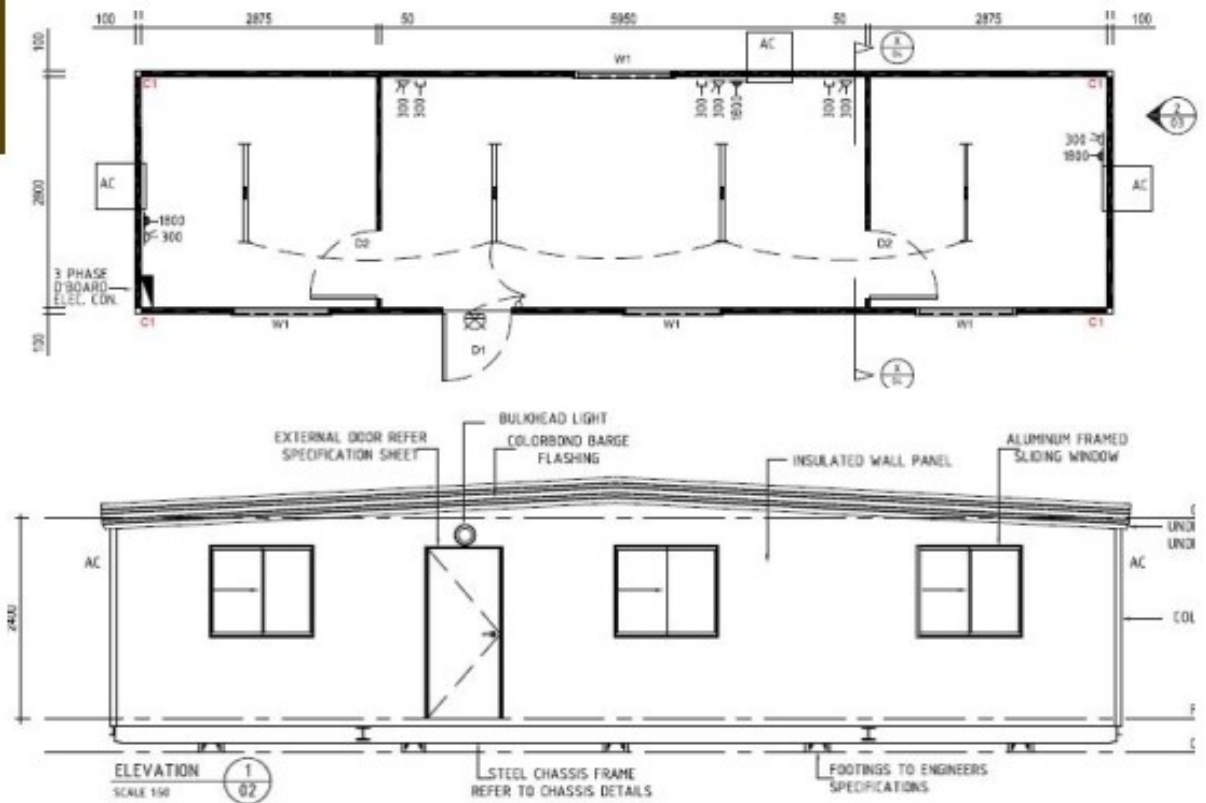

Ascention
Assets

12x3m Portable Site Office

Portable Office 12x3m - For Hire or Sale

**Optional extras - Site Offices can come with;
desks, chairs, pedestals, bookcases,
air conditioners, filing cabinets, blinds or curtains.**

Ascention Assets

Ascention
Assets

Portable Site Office 12.0 x 3.0m (3/6/3 Split)

Ascention Assets

Portable Site Office Used 12x3m For Hire or Sale

Site Office (Optional Extras)

- Desks
- Office Chairs
- Filing Cabinets
- Bookcases
- Pedestals
- Blinds or curtains
- Air Conditioning